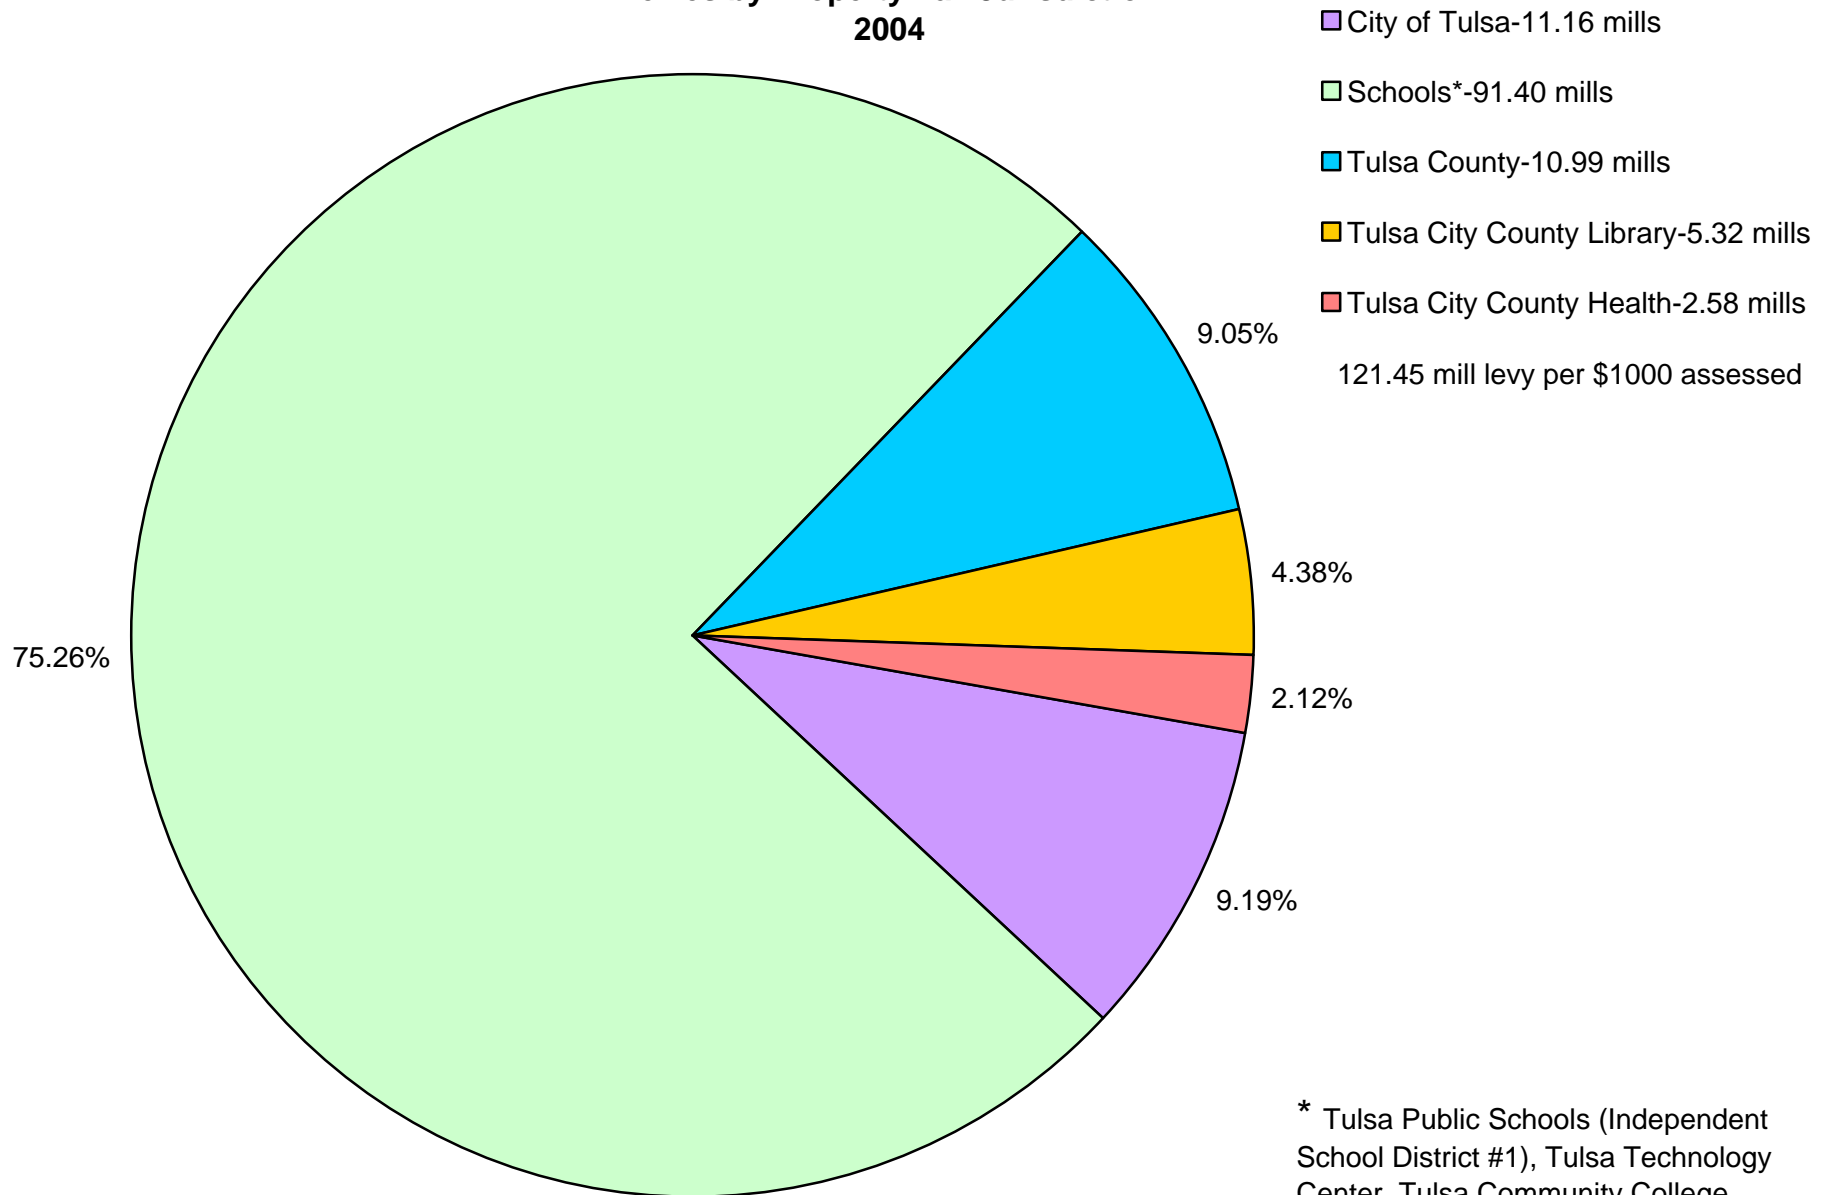

**City of Tulsa
Levies by Property Tax Jurisdiction
2004**

* Tulsa Public Schools (Independent School District #1), Tulsa Technology Center, Tulsa Community College, General Fund for Schools

**City of Tulsa
Sinking Fund Property Tax Levy
1990-2004**

Property Tax Levies 1999-2011
City of Tulsa
Sinking Fund Historic and Projected