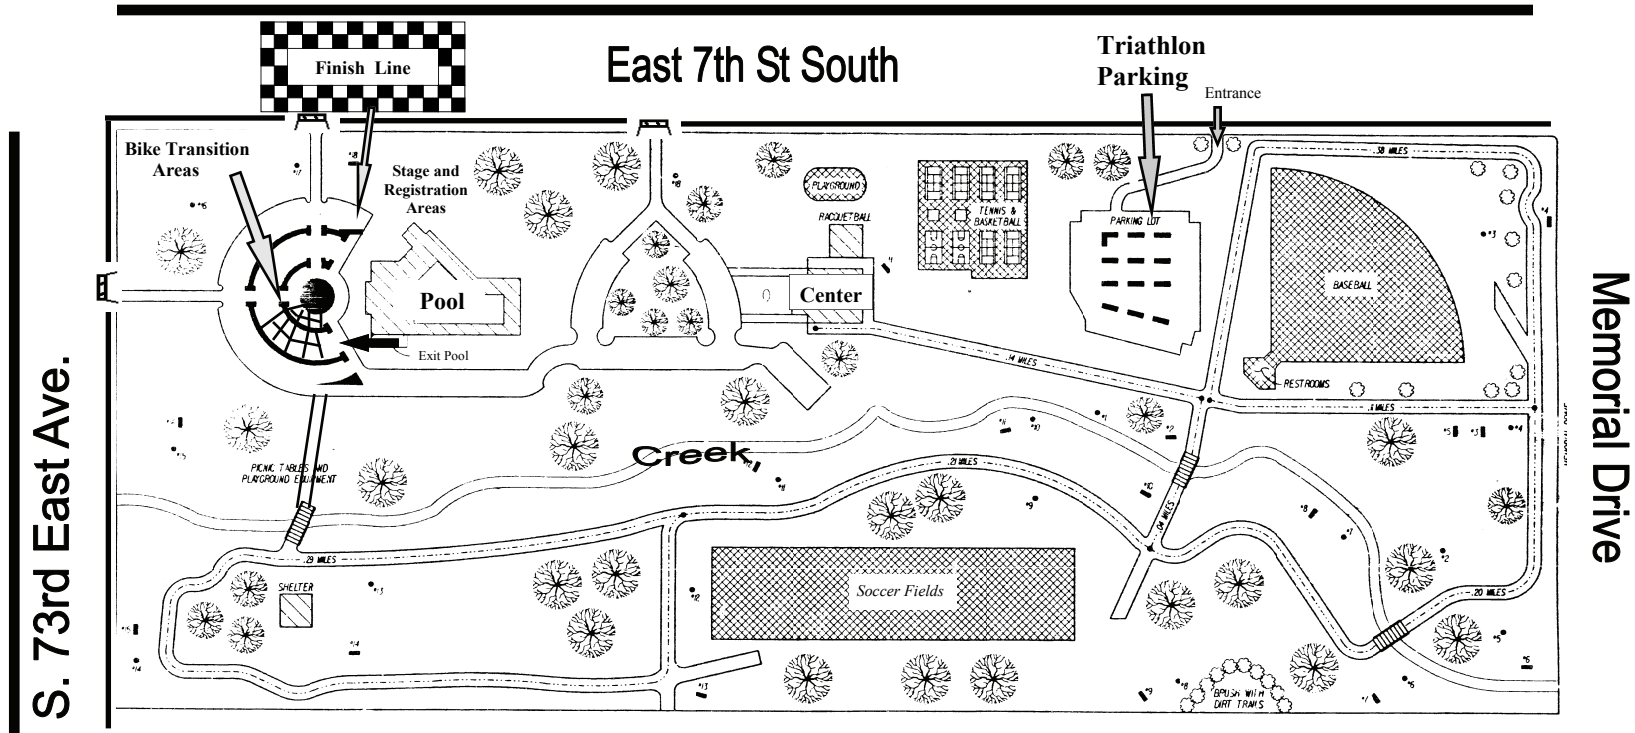

START TIME

Long Course Race—8:00 a.m.
Short Course Race—will start
immediately following the Long
Course Race

Kids Triathlon
McClure Park—7440 East 7th St South
Triathlon Coordinator—Sue Price, 918-596-2527