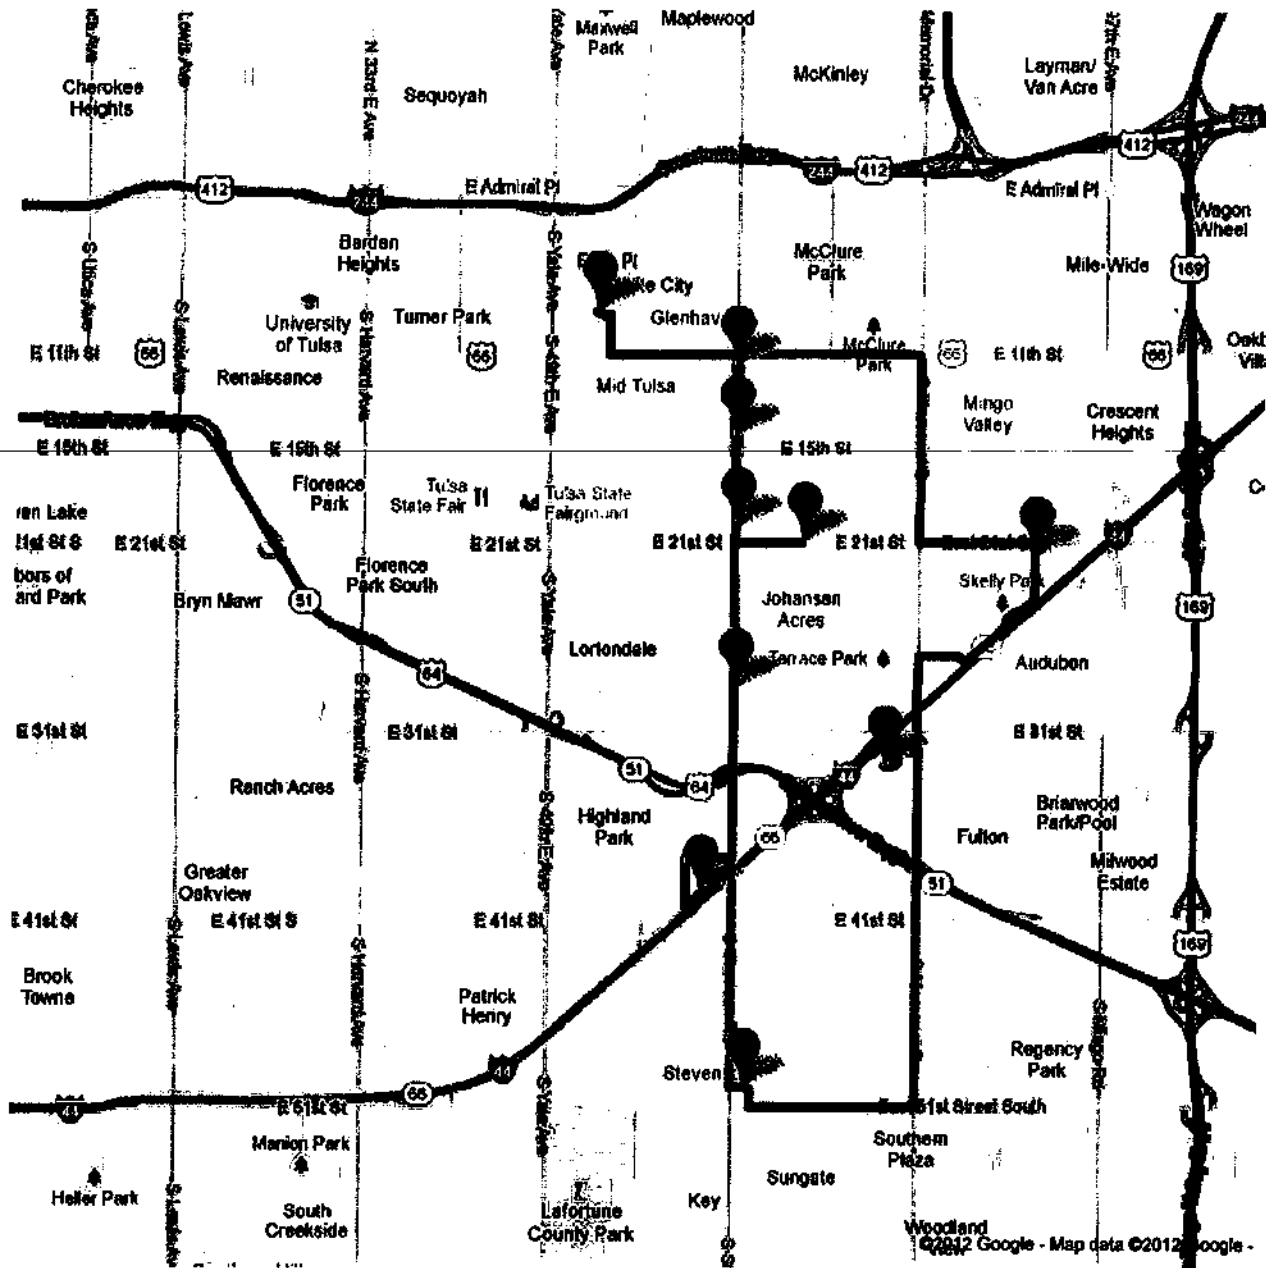

NOTICE AND AGENDA
TULSA CITY COUNCIL - SPECIAL MEETING

9:30 AM, Thursday, May 3, 2012

The Spudder - 6536 E. 50th St., Tulsa, OK

01. Tour of District Five to highlight and discuss issues, needs, and assets of District Five with specific times and places according to attached schedule. (Discussion of items and City business will only take place and locations identified on attached schedule and not during transit.) 12-235-1

FILED
CITY OF TULSA
STATE OF OKLAHOMA
2012 MAY - 1 A 9:14
MICHAEL P. KIER
CITY CLERK

District 5 Tour
Thursday, May 3, 2012

1. **9:30AM** Bus leaves from The Spudder (6536 E. 50th Street).
2. **9:35AM** Arrive at The Skyline Building (6111 E. Skelly Drive) to meet with representatives from Tulsa Community College and Tulsa Tech.
3. **9:50AM** Board Bus
4. **10:00AM** Arrive at 2829 S. Sheridan Road to tour the Justice Center.
5. **10:30AM** Board Bus
6. **10:35AM** Arrive at Nathan Hale High School (6960 E. 21st Street) to tour Nathan's Bistro.
7. **10:50AM** Board Bus
8. **10:50-11:15AM** Bus tour
 - a. Sheridan Road commercial corridor
 - i. Direct TV, PennWell, Skateland, Wonder Bread,
 - b. White City neighborhood
 - i. Braden Park (also known as White City Park)
 - c. USPS Processing & Distribution Center
9. **11:15AM** Arrive at Holiday Inn Express Tulsa Central (3215 S. 79th East Ave.) to meet with representatives from Promise Hotels.
10. **11:20** Board Bus
11. **11:30AM** Arrive at The Spudder (6536 E. 50th Street) for lunch.

Directions to 6536 E 50th St, Tulsa, OK 74145
15.0 mi - about 40 mins

 6536 E 50th St, Tulsa, OK 74145 *The Spudder*

- 1.  **Head west on E 50th St/S 67th E Ave toward S Sheridan Rd** go 262 ft
total 262 ft
- 2.  **Turn right onto S Sheridan Rd**
About 3 mins go 1.2 mi
total 1.2 mi
- 3.  **Turn left onto E Skelly Dr**
Destination will be on the right
About 1 min go 0.2 mi
total 1.5 mi