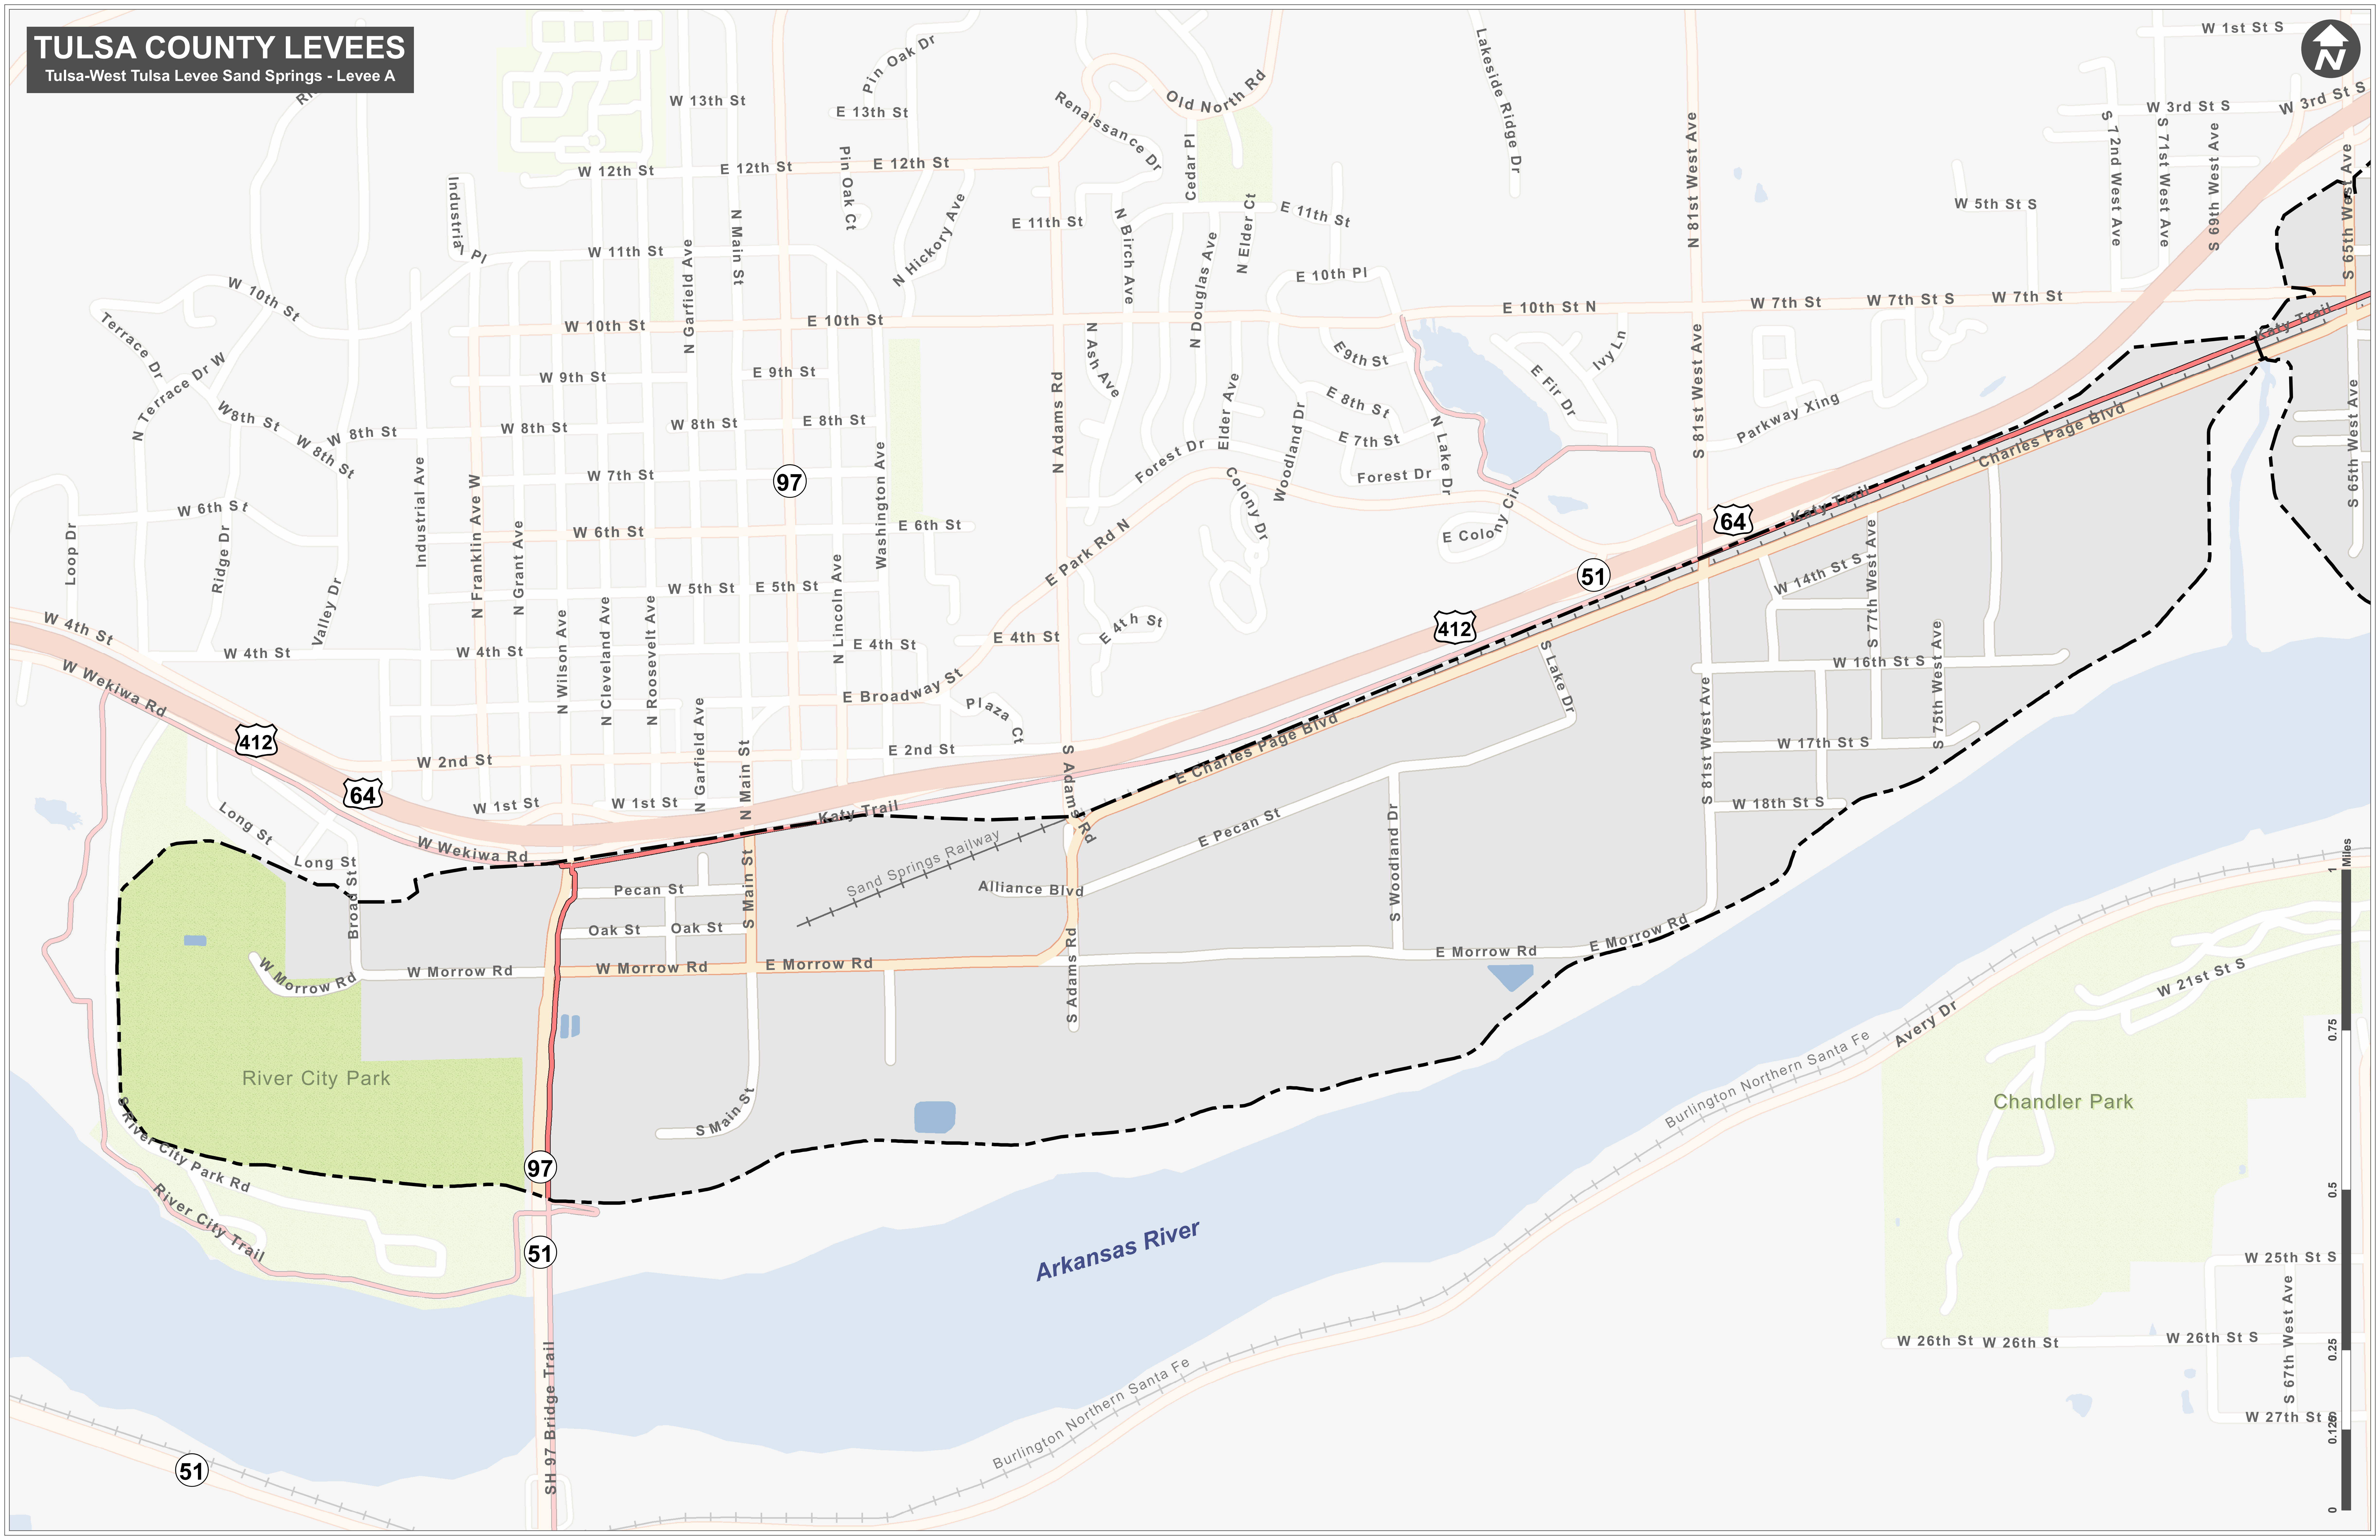

TULSA COUNTY LEVEES

Tulsa-West Tulsa Levee Sand Springs - Levee A

TULSA COUNTY LEVEES

Tulsa-West Tulsa Levee Newblock-Levee B