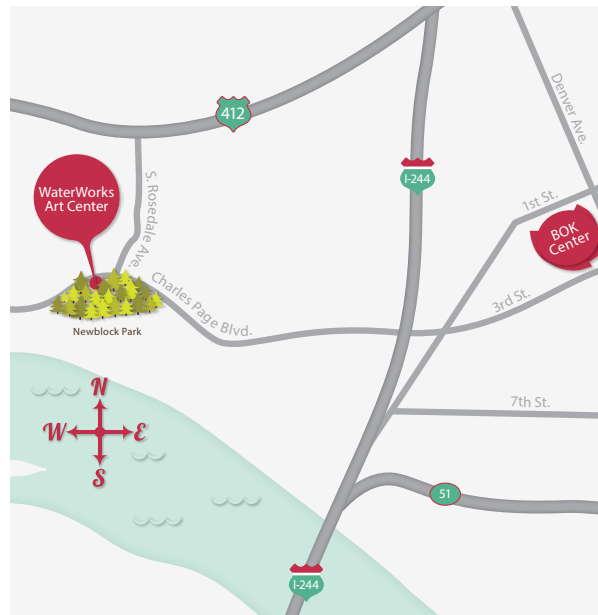

Saturday 9 am–3 pm*

*Hours may vary

Are you preparing for a reception, small corporate function or party?

WaterWorks Art Center has the space for your event needs. Up to 150 guests can enjoy our beautiful large studio space with its picturesque windows, stage, and adjoining outdoor patio with views of historic Newblock Park and the downtown Tulsa skyline. An abundance of adjacent parking and a kitchenette are available for your event at no extra cost. Check on facility availability with WaterWorks Staff at (918) 596-2440.