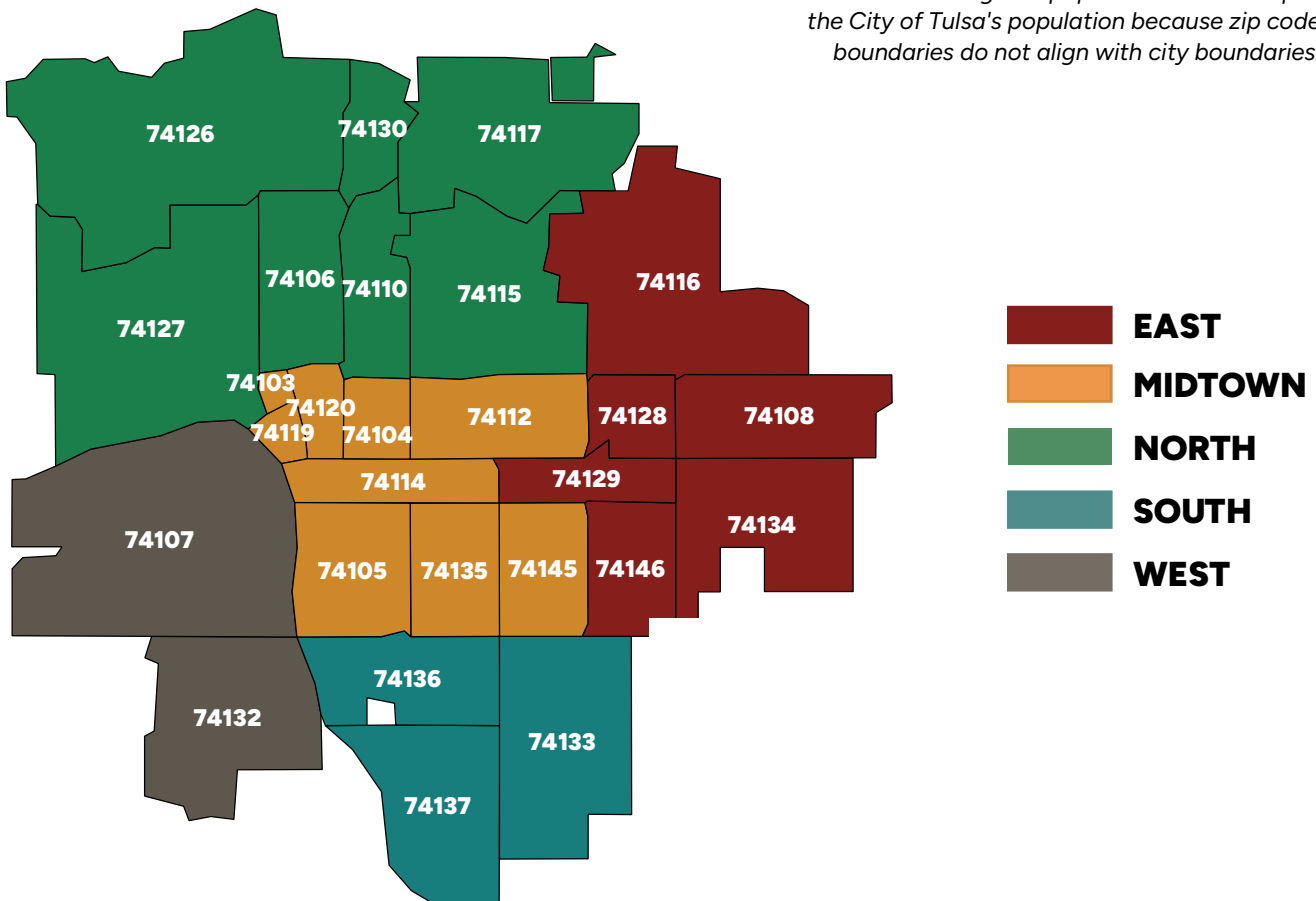

APPENDIX A

TULSA REGIONS

REGION	ZIP CODES	2024 POPULATION
East Tulsa	74108, 74116, 74128, 74129, 74134, 74146	82,895
Midtown Tulsa	74103, 74104, 74105, 74112, 74114, 74119, 74120, 74135, 74145	126,736
North Tulsa	74106, 74110, 74115, 74117, 74126, 74127, 74130	83,704
South Tulsa	74133, 74136, 74137	108,648
West Tulsa	74107, 74132	29,871
City of Tulsa		413,652

Source: U.S. Census Bureau, 2024 1-year (city) and 5-year (regions) American Community Survey.
 Note: The sum of regions' populations do not equal the City of Tulsa's population because zip code boundaries do not align with city boundaries.

TULSA EQUALITY INDICATORS REGIONS WITH OVERLAY OF CITY OF TULSA NEIGHBORHOOD CONDITIONS INDEX NEIGHBORHOOD STATISTICAL AREAS

This map shows the boundaries of the 80 Neighborhood Statistical Areas defined by the City of Tulsa's Neighborhood Conditions Index (NCI) in relation to Equality Indicator regions.

While Tulsa Equality Indicators regions are based on zip codes, NCI areas are based on census tracts, producing boundary lines that don't necessarily align. NCI regions 46 and 47 are located within large zip codes that are associated primarily with other incorporated places.