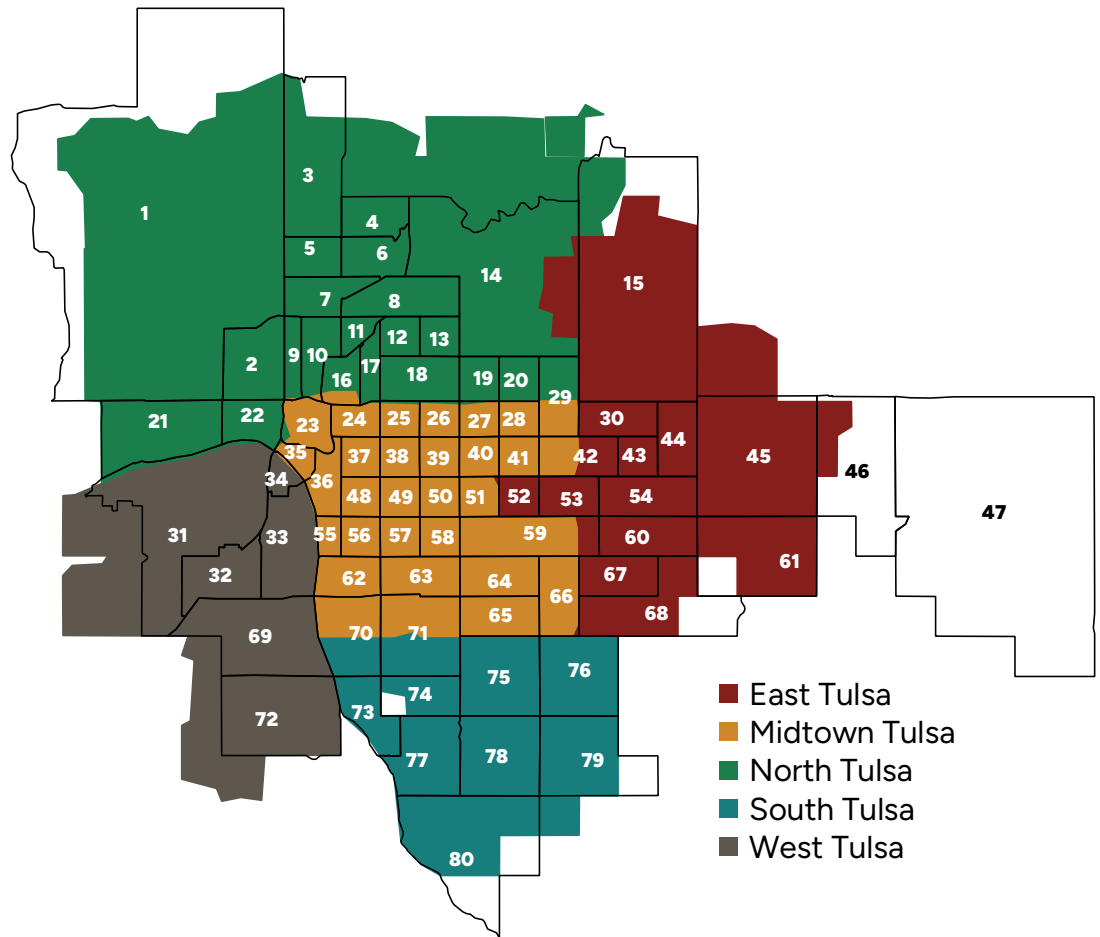

TULSA EQUALITY INDICATORS REGIONS WITH OVERLAY OF CITY OF TULSA NEIGHBORHOOD CONDITIONS INDEX NEIGHBORHOOD STATISTICAL AREAS

This map shows the boundaries of the 80 Neighborhood Statistical Areas defined by the City of Tulsa's Neighborhood Conditions Index (NCI) in relation to Equality Indicator regions.

The NCI provides detailed demographic and socioeconomic data as well as information about land use, transportation, economic development, access to social and cultural opportunities, public services and much more for every Tulsa neighborhood.

While Tulsa Equality Indicators regions are based on zip codes, NCI areas are based on census tracts, producing boundary lines that don't necessarily align. NCI regions 46 and 47 are located within large zip codes that are associated primarily with other incorporated places.

Learn more Tulsa's Neighborhood Conditions Index and access reports at <https://tulsaplanning.org/neighborhoods/nci/>

Map Label Neighborhood Statistical Area

1	Osage Hills	21	Charles Page	41	Leisure Lanes	61	Stone Ridge
2	Gilcrease Hills	22	Irving	42	Metcalfe-Magic Circle	62	South Brookside
3	Chamberlain	23	Downtown	43	Cooper	63	Patrick Henry
4	North Ridge	24	Pearl	44	Tower Heights	64	Park Plaza
5	Walt Whitman	25	Kendall-Whittier	45	East Woods	65	Sungate
6	Flat Rock Creek	26	Turner Park	46	Spunky Creek	66	Regency-Woodland
7	Hawthorne	27	Braden Park	47	Fair Oaks	67	Alsuma
8	Lloyd Park	28	McClure Park	48	Woodward Park	68	Crystal Creek-Quail Ridge
9	Reservoir Hill-The Heights	29	Layman-Clarland	49	Bryn Mawr-Lakewood	69	Turkey Mountain
10	Dunbar-Greenwood	30	Western Village	50	Mayo	70	Riverwood
11	Booker T Washington	31	Berryhill	51	Hoover	71	Southern Hills
12	Springdale	32	Red Fork	52	Terrace	72	Tulsa Hills
13	Louisville Heights	33	Garden City	53	Longview	73	Kensington
14	Mohawk Park-Dawson	34	Eugene Field	54	Eastland	74	Harvard Bend
15	Mingo Valley	35	Riverview	55	West Brookside	75	Grissom-Thoreau
16	Crutchfield	36	Maple Ridge	56	East Brookside	76	Woodland Hills
17	Cherokee Heights	37	Cherry Street	57	Ranch Acres	77	Vensel Creek
18	Sequoyah	38	Renaissance-Florence Park	58	Whiteside	78	Hunter Park
19	Maplewood	39	Fair	59	Southroads-Briarwood	79	South Ridge
20	McKinley-Mitchell	40	Wedgwood-Crowell Heights	60	Briarglen-Plaza	80	South Point